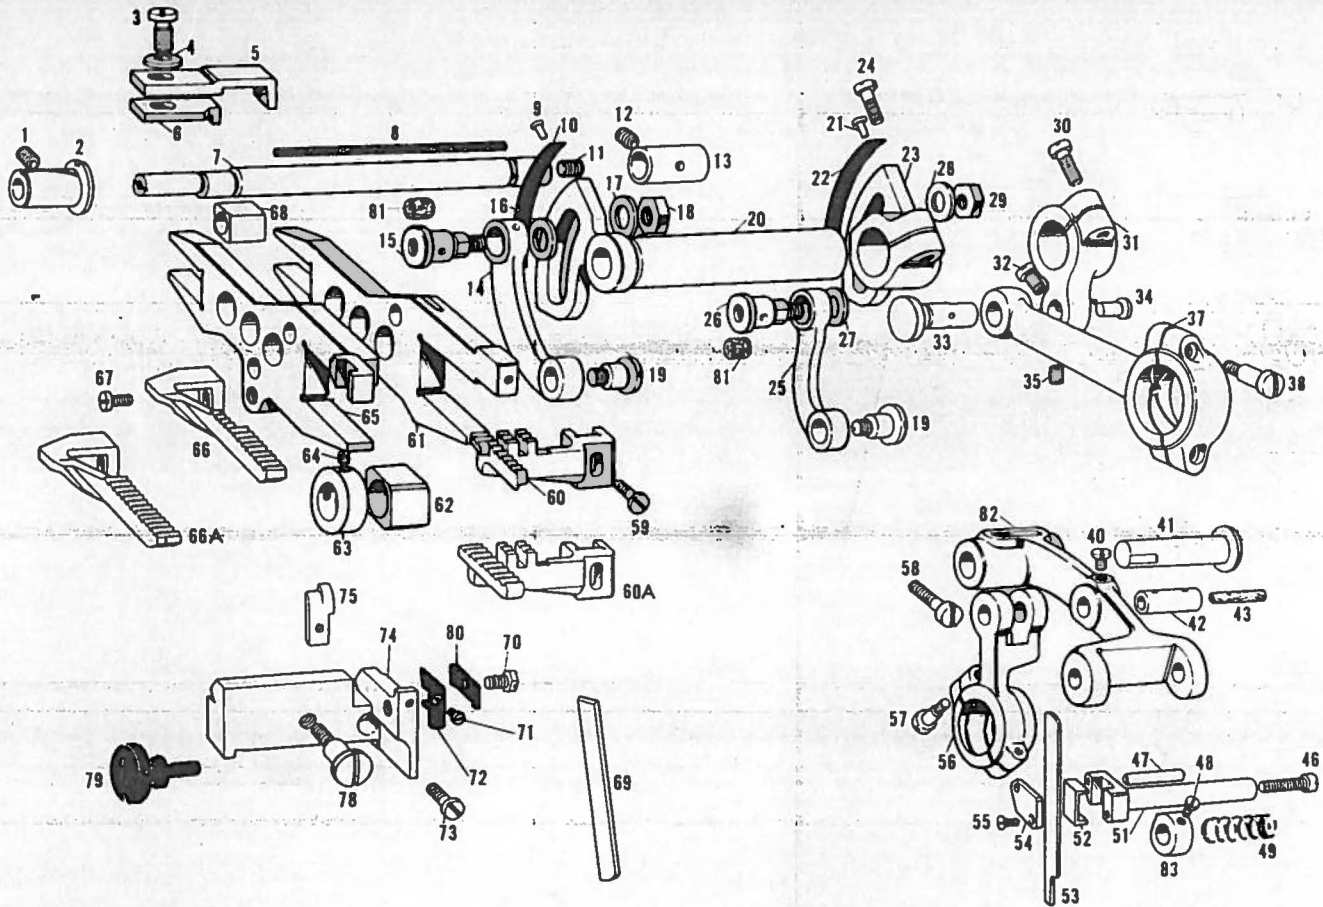

C

Ref. No.	Name of Parts	Q'ty	Parts No.	Assembly No.	Ref No.	Name of Parts	Q'ty	Parts No.	Assembly No.
C-1	Set Screw for C-2	1 pce.	013780-8-14		C-4	Link Shaft for C-56	1 pce.	112372-0-01	
C-2	Feed Shaft Bushing, Left	1	112276-0-01		C-43	Wick for C-42	1	112373-0-01	
C-3	Set Screw for Feed Bar Guide	1	117139-0-01		C-46	Set Screw for C-53	1	112382-0-01	
C-4	Washer for Feed Bar Guide	1	118999-0-01		C-47	Upper Knife Presser Pin	1	*112381-0-01	
C-5	Feed Bar Guide, Upper	1	112325-0-00		C-48	Set Screw for C-83	1	100242-0-03	
C-6	Feed Bar Guide, Lower	1	112326-0-00		C-49	Upper Knife Presser Spring	1	112386-0-01	
C-7	Feed Shaft	1	140792-0-01		C-51	Upper Knife Holder	1	112377-0-01	
C-8	Wick for C-7	1	112480-0-01		C-52	Upper Knife Holder Block	1	112380-0-01	
C-9	Indicator Plate Pin	2 pcs.	116231-0-00		C-53	Upper Knife	1	112376-0-01	
C-10	Indicator Plate for C-20	1 pce.	112313-0-01		C-54	Presser Plate for C-51	1	112378-0-01	
C-11	Oil Cap for C-7	2 pcs.	100251-0-01		C-55	Set Screw for C-54	2 pcs.	106202-0-01	
C-12	Set Screw for C-13	1 pce.	013780-8-14		C-56	Upper Knife Connecting Rod	1 pce.	112375-0-01	112459-0-01
C-13	Feed Shaft Bushing, Right	1	112275-0-01		C-57	Set Screw for C-56	2 pcs.	144609-0-01	
C-14	Sub Feed Link	1	112316-0-01		C-58	Set Screw for C-41	1 pce.	100088-0-02	
C-15	Stud Screw for C-14	1	112314-0-01		C-59	Set Screw for C-60	1	100137-0-03	
C-16	Washer for C-14	1	112468-0-01		C-60	Main Feed Dog (A) for B958-01 & -11	1	112324-0-01	
C-17	Washer for C-14	1	112315-0-01		C-60A	Main Feed Dog (B) for B958-01 & -11	1	115961-0-01	
C-18	Nut for C-15	1	110161-0-01		C-61	Main Feed Bar	1	112323-0-00	112458-0-01
C-19	Stud Screw for C-14	1	112317-0-01		C-65	Sub Feed Bar	1	112318-0-00	
C-20	Sub Feed Lever	1	112312-0-00		C-62	Feed Bar Guide Block	1	112328-0-00	
C-21	Indicator Plate Pin	2 pcs.	116231-0-00		C-63	Collar for C-62	1	112329-0-01	
C-22	Indicator Plate for C-23	1 pce.	112321-0-01		C-64	Set Screw for C-63	2 pcs.	104649-0-01	
C-23	Main Feed Lever	1	112320-0-00		C-66	Sub Feed Dog (A) for B958-01 & -11	2 pce.	112319-0-01	
C-24	Set Screw for C-23	1	107428-0-02		C-66A	Sub Feed Dog (B) for B958-01 & -11	1	115962-0-01	
C-25	Main Feed Link	1	112322-0-01		C-67	Set Screw for C-66	1	100137-0-03	
C-26	Stud Screw for C-25	1	112314-0-01		C-68	Feed Shaft Block	1	112310-0-00	
C-27	Washer for C-25	1	112468-0-01		C-69	Lower Knife	1	112436-0-01	
C-28	Washer for C-25	1	112315-0-01		C-70	Set Screw for C-69	1	117516-0-01	
C-29	Nut for C-26	1	110161-0-01		C-71	Set Screw for C-72	1	101275-0-04	
C-30	Set Screw for C-31	1	107428-0-02		C-72	Lower Knife Holder Cover	1	112433-0-01	
C-31	Feed Lever	1	112306-0-00		C-73	Set Screw for C-74	1	100287-0-01	
C-32	Set Screw for C-31	1	107459-0-01		C-74	Lower Knife Holder	1	112430-0-00	
C-33	Feed Lever Shaft	1	112307-0-01		C-75	Needle Receiver	1	112440-0-00	
C-34	Rivet for C-33	1	112485-0-00		C-78	Stud Screw for C-74	1	112431-0-01	
C-35	Set Screw for C-33	1	102716-0-03		C-79	Lower Knife Holder Adjusting Screw	1	112432-0-01	
C-37	Feed Connecting Rod	1	112305-0-00	112459-0-01	C-80	Lower Knife Holder Plate	1	117515-0-01	
C-38	Set Screw for C-37	2 pcs.	142590-0-01		C-81	Wick for C-15 & C-26	2 pcs.	112474-0-01	
C-40	Set Screw for C-42	1 pce.	102850-0-01		C-82	Upper Knife Driving Lever	1 pce.	112371-0-01	
C-41	Upper Knife Driving Lever Shaft	1	112374-0-01		C-83	Upper Knife Holder Guide	1	142952-0-01