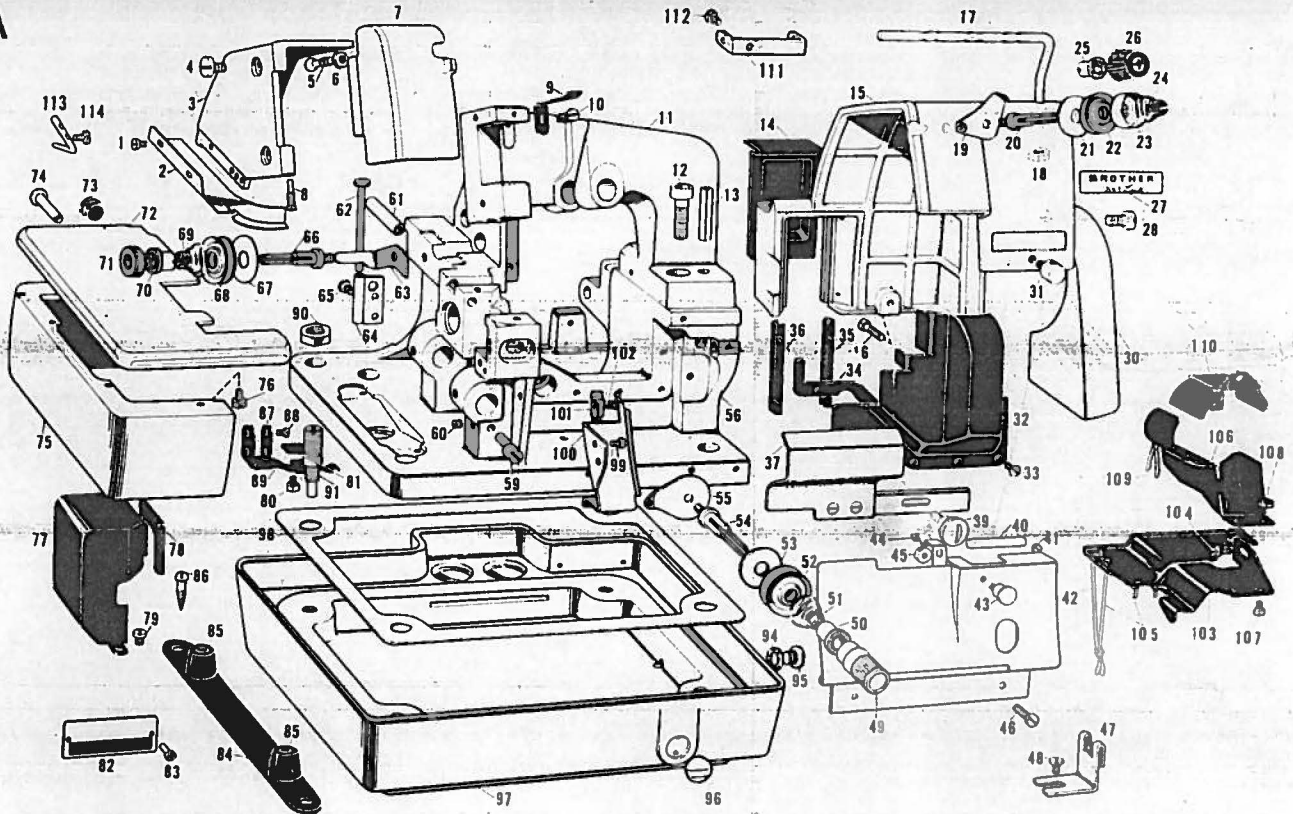

A

Ref. No.	Name of Parts	Qty	Parts No.	Assembly No.	Ref. No.	Name of Parts	Qty	Parts No.	Assembly No.
A-1	Set Screw for A-2	2 pcs.	400163-0-01		A-59	Stopper Stud for A-75	1 pce.	112251-0-01	
A-2	Cloth Guide	1 pce.	112244-0-01		A-60	Set Screw for A-59	1	100218-0-02	
A-3	Cover for B-65	1	112243-0-01		A-61	Guide Pipe for Under Looper Thread	1	112444-0-01	
A-4	Set Screw for A-3	2 pcs.	100643-0-01		A-62	Hinge Shaft for A-75	1	112246-0-01	
A-5	Stopper Shaft for A-7	1 pce.	112241-0-01		A-63	Under Looper Thread Tension Guide	1	112434-0-01	
A-6	Nut for A-5	1	102571-0-03		A-64	Cloth Plate Cover Hinge	1	112237-0-01	
A-7	Needle Bar Cover	1	112238-0-01		A-65	Set Screw for A-61	2 pcs.	100541-0-01	
A-8	Hinge Pin for A-7	2	112239-0-01		A-66	Looper Tension Control Stud	1 pce.	110820-0-01	
A-9	Stopper Spring for A-7	1 pce.	112240-0-01		A-67	Felt for A-68	1	110832-0-01	
A-10	Set Screw for A-9	1	105123-0-02		A-68	Tension Disc	2 pcs.	145446-0-01	
A-11	Arm	1	112222-0-01		A-69	Under Looper Tension Spring	1 pce.	115958-0-01	
A-12	Set Screw for A-11	2 pcs.	018082-5-22	112452-0-01	A-70	Tension Spring Washer	1	144105-0-00	
A-13	Spring Pin	2	112224-0-01		A-71	Thread Tension Adjusting Nut	1	105230-0-01	
A-14	Machine Body	1 pce.	112221-0-01		A-72	Cloth Plate	1	112246-0-01	
A-15	Top Cover Window Plate	1	112244-0-01		A-73	Cushion for A-75	1	115808-0-01	
A-16	Top Cover	1	112233-0-01		A-74	Under Looper Thread Guide	1	112252-0-01	
A-27	Name Plate "BROTHER"	1	112237-0-01		A-75	Cloth Plate Cover	1	112245-0-01	
A-30	Pulley Cover	1 pce.	112232-0-01	112453-0-01	A-76	Set Screw for A-72	3 pcs.	100698-0-02	
A-35	Packing Right for A-14	1	112235-0-01		A-77	Over Looper Crank Cover Assembly	1 pce.	142964-0-00	
A-36	Packing Left for A-14	1	112236-0-01		A-78	Washer for A-77	2 pcs.	112315-0-01	
A-16	Set Screw for A-15	1	117427-0-01		A-79	Set Screw for A-77	2	105123-0-02	
A-17	Thread Guide	1	115860-0-01		A-80	Set Screw for A-81	1 pce.	111283-0-01	
A-18	Nut for A-17	1	112262-0-01		A-81	Cloth Plate Stopper	1	111282-0-01	
A-19	Needle Thread Guide	1	110813-0-01		A-82	Medallion for EP4-B958-01	1	143301-0-01	
A-20	Needle Thread Tension Control Stud	1	110820-0-01			Medallion for EP4-B958-06	1	142711-0-01	
A-21	Felt for A-22	1	110832-0-01			Medallion for EP4-B958-11	1	143272-0-01	
A-22	Tension Disc	2 pcs.	145446-0-01		A-83	Pin for A-82	2 pce.	116231-0-01	
A-23	Tension Disc Washer	1 pce.	144103-0-01		A-84	Cushion Base Assembly	2	115951-0-01	
A-24	Needle Thread Tension Spring	1	115956-0-01		A-85	Cushion	4	115951-0-01	
A-25	Tension Spring Washer	1	144105-0-00		A-86	Wood Screw 4.5x16 for A-84	4	031451-6-03	
A-26	Thread Tension Adjusting Screw	1	144106-0-01		A-87	Washer for A-86	1	112250-0-01	
A-28	Set Screw for A-15	2 pcs.	105328-0-03		A-88	Set Screw for A-89	2	107631-0-01	
A-31	Over Looper Thread Guide	1 pce.	114724-0-01		A-89	Plate Spring for A-75	1 pce.	112249-0-01	
A-32	Inside Cover Assembly	1	118468-0-01		A-90	Nut for A-91	4 pcs.	112262-0-01	
A-33	Set Screw for A-32	5 pcs.	100257-0-06		A-91	Set Screw for A-97	4	115955-0-01	
A-34	Packing for A-32	1 pce.	112255-0-01		A-94	Packing for A-95	1	112348-0-01	
A-37	Upper Knife Cover Assembly	1	116021-0-01		A-95	Cap Screw	1	112467-0-01	
A-39	Set Screw for A-37	1	116024-0-01		A-96	Oil Gauge Indicator	1	112250-0-01	
A-40	Stopper Shaft for A-42	1	112231-0-01		A-97	Oil Pen	1	112258-0-01	
A-41	Set Screw for A-40	1	104631-0-01		A-98	Packing for Oil Pan	1	112486-0-01	
A-42	Front Cover Assembly	1	112225-0-01		A-99	Set Screw for A-100	2	101185-0-03	
A-43	Front Cover Knob	1	112229-0-01		A-100	Looper Cover	1 pce.	112253-0-01	
A-44	Stopper Spring for A-42	1	112230-0-01		A-101	Looper Inside Cover	1	115959-0-01	
A-45	Nut for A-44	1	106129-0-01		A-102	Set Screw for A-101	1	100191-0-03	
A-46	Set Screw for A-42	2 pcs.	100137-0-03		A-103	Driving Shaft Cover	1	117435-0-01	
A-47	Thread Guide for D-30	1 pce.	112448-0-01		A-104	Set Screw for A-103	1	106541-0-01	
A-48	Set Screw for A-47	1	105123-0-02		A-105	Wick for A-103	2 pcs.	117432-0-00	
A-49	Thread Tension Adjusting Screw	1	112447-0-01		A-106	Upper Knife Driving Lever Cover	1 pce.	117434-0-01	
A-50	Tension Spring Washer	1	144105-0-00		A-107	Set Screw for A-106 & A-104	2 pcs.	105123-0-02	
A-51	Over Looper Tension Spring	1	115957-0-01		A-108	Nut for A-107	2	106129-0-01	
A-52	Tension Disc	2 pcs.	145446-0-01		A-109	Wick for A-106	2	117431-0-00	
A-53	Felt for A-52	1 pce.	110832-0-01		A-110	Needle Bar Rod Cover	1 pce.	117433-0-01	
A-54	Looper Tension Control Stud	1	110820-0-01		A-111	Under Looper Thread Guide A	1	140284-0-01	
A-55	Over Looper Thread Guide	1	112446-0-01		A-112	Set Screw for A-111	1	105123-0-02	
					A-113	Trimming Knife	1	118656-0-01