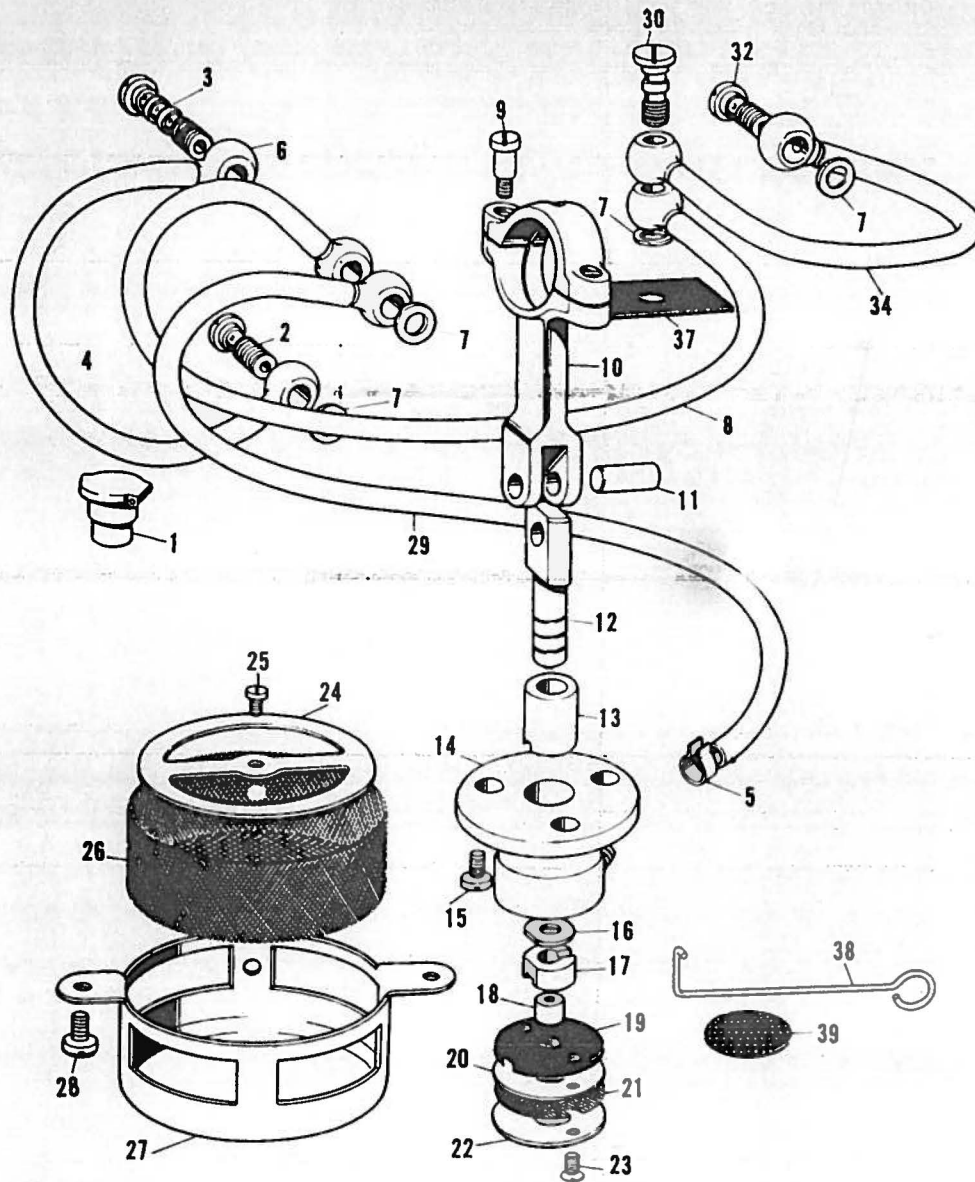

E

Ref. No.	Name of Parts	Q'ty	Parts No.	Assembly No.	Ref. No.	Name of Parts	Q'ty	Parts No.	Assembly No.
E-1	Cap for Oil Inlet	1 pce.	112482-0-01		E-19	Cushion for E-20	1 -	112488-0-01	
E-2	Set Screw for E-4	2 pcs.	112359-0-01		E-20	Valve Stopper, Lower	1 -	112339-0-00	
E-3	Set Screw for E-29, E-4, E-8	1 pce.	112351-0-01		E-21	Pump Strainer Screw	1 -	112340-0-00	
E-4	Oil Tube No. 5 Assembly	1 -	140509-0-01		E-22	Presser Plate for E-21	1 -	112341-0-00	
E-5	Oil Tube Supporter	1 -	140506-0-01		E-23	Set Screw for E-22	2 pcs.	107244-0-01	
E-7	Packing for E-6	4 pcs.	112348-0-01		E-24	Presser Plate for E-26	1 pce.	112343-0-00	
E-8	Oil Tube No. 4 Assembly	1 pce.	140508-0-01		E-25	Set Screw for E-24	1 -	101531-0-04	
E-9	Set Screw for E-10	2 pcs.	142590-0-01		E-26	Oil Filter Net	1 -	118459-0-00	
E-10	Piston Rod for E-10	1 pce.	112331-0-00	112463-0-01	E-27	Oil Filter	1 -	118458-0-01	
E-11	Pin for E-10	1 -	112332-0-01		E-28	Set Screw for E-27	2 pcs.	105228-0-03	
E-12	Piston	1 -	112335-0-01		E-29	Oil Tube No. 1 Assembly	1 pce.	140507-0-01	
E-13	Piston Bush	1 -	112334-0-00		E-30	Set Screw for E-29	1 -	112364-0-01	
E-14	Cylinder	1 -	112333-0-00		E-34	Oil Tube Assembly for B-30	1 -	140509-0-01	
E-15	Set Screw for E-14	3 pcs.	105173-0-01		E-37	Packing for E-38	1 -	112353-0-01	
E-16	Valve Stopper, Upper	1 pce.	112338-0-01		E-38	Pipe Holder	1 -	118425-0-01	
E-17	Valve Bush	1 -	112337-0-01		E-39	Oil Filter Plate	4 pcs.	112369-0-01	
E-18	Valve	1 -	112336-0-01		E-32	Set Screw for E-34	1 pce.	112359-0-01