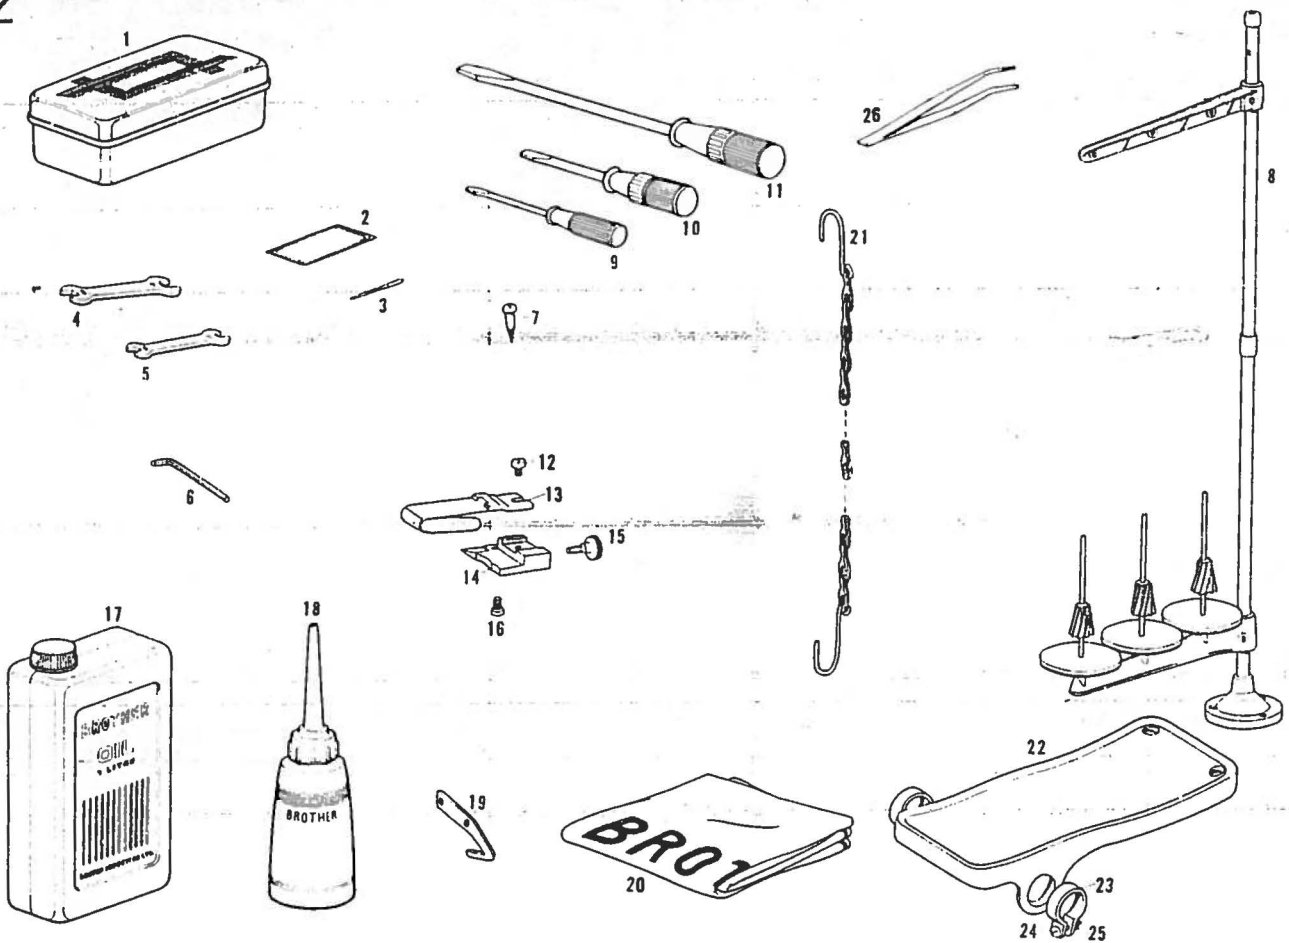

PARTS BOOK

FOR

BROTHER EF4-B958

Please clarify Ref. No. and
Parts No. as well as parts name
When you place an order.

BROTHER INDUSTRIES, LTD.
NAGOYA, JAPAN.

Z

Ref. No.	Name of Parts	Qty	Parts No.	Assembly No.	Ref. No.	Name of Parts	Qty	Parts No.	Assembly No.
Z-1	Accessory Box	1 pce.	110436-0-01		Z-18	Oil	1	114483-0-01	
Z-2	Needle Bag	1	108962-0-01		• Z-19	Trimming Knife	1	118856-0-01	
Z-3	Needle DC×1	10 pcs.	112297-		Z-20	Head Cover	1	144225-0-01	
Z-4	Wrench 10×12	1 pce.	107780-0-01		• Z-21	Chain	1	106812-0-01	
Z-5	Wrench 7×8	1	142205-0-01		Z-22	Foot Pedal	1	117437-0-01	
Z-6	Allen Wrench (3mm)	1	142721-0-01		Z-23	Foot Pedal Stopper	2 pcs.	116016-0-01	
• Z-7	Screw for Cushion Base	4 pcs.	031451-6-03		Z-24	Screw	2	001401-4-06	
Z-8	Cotton Stand (No. 3)	1 pce.	142973-0-01		Z-25	Nut	2	021400-1-06	
• Z-9	Screwdriver 2.6×70	1	105344-0-01		• Z-26	Tweezer	1 pce.	117466-0-00	
• Z-10	Screwdriver 5.5×75	1	102629-0-04						
Z-11	Screwdriver 5.5×200	1	101572-0-01						
• Z-12	Screw	1	105123-0-01						
• Z-13	Edge Hemming Ruler (A)	1	143552-0-01						
• Z-14	Edge Hemming Ruler (B)	1	112465-0-01	112464-0-01					
• Z-15	Adjusting Screw	1	112466-0-01						
• Z-16	Bolt	1	112398-0-01						
Z-17	Oil	1	145277-0-01						