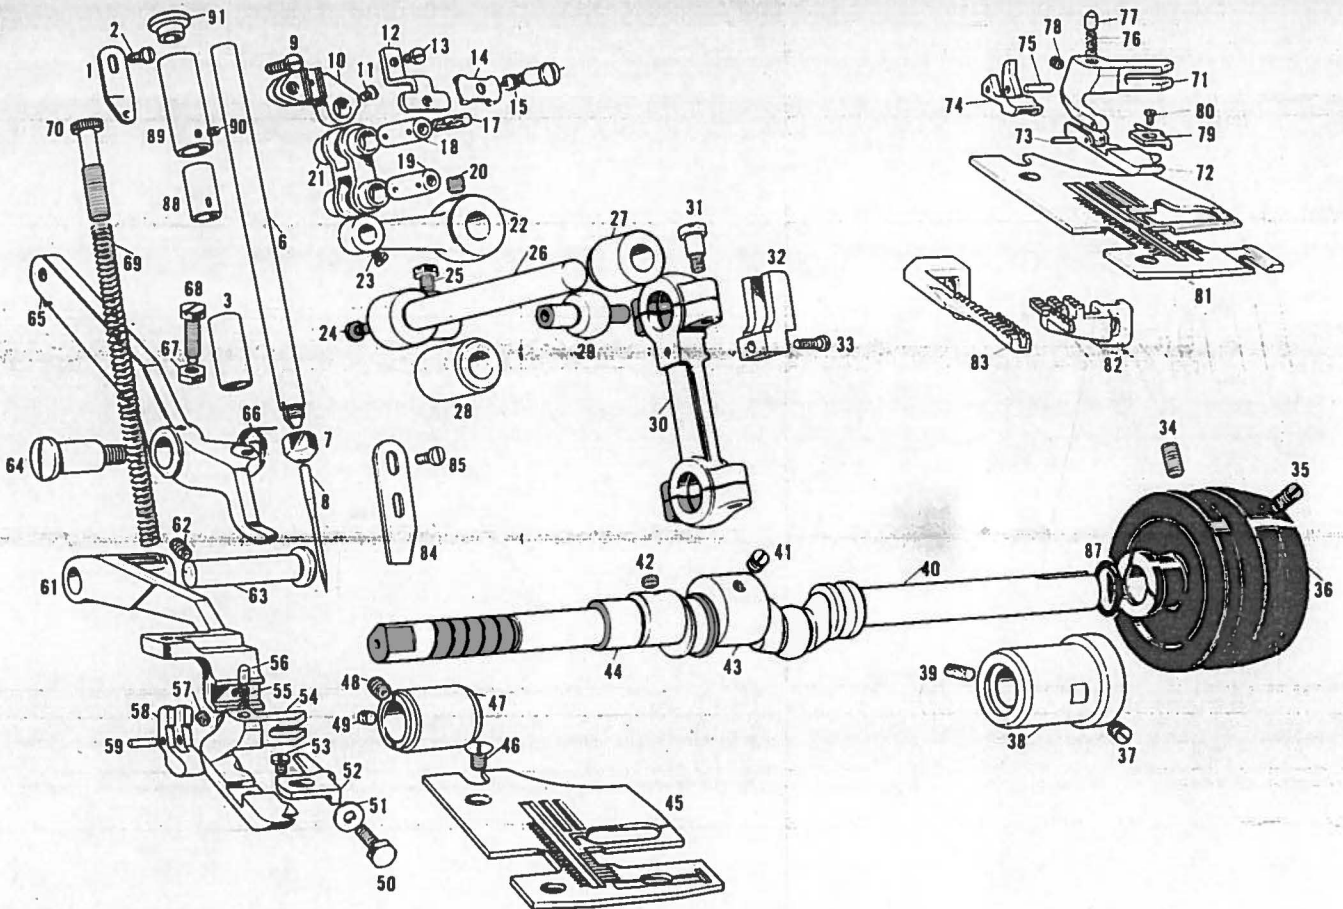

B

Ref. No.	Name of Parts	Qty	Parts No.	Assembly No.	Ref. No.	Name of Parts	Qty	Parts No.	Assembly No.
B-1	Needle Thread Take-up Guide	1 pce.	112302-0-01		B-48	Set Screw for B-47	1 pce.	013780-8-14	
B-2	Set Screw for B-1	1	100257-0-06		B-49	Wick for B-47	1	112474-0-01	
B-3	Needle Bar Bushing, Lower	1	112372-0-00		B-50	Set Screw for B-54	1	112398-0-01	
B-6	Needle Bar	1	112295-0-01	143173-0-01	B-51	Washer for B-54	1	112399-0-01	
B-7	Needle Clamp Nut	1	112296-0-01		B-52	Presser Foot Stitch Tongue for 3mm-5mm	1	112472-0-01	
B-8	Needle (DC-1)	1	112297-0-11		B-53	Set Screw for B-52	1	112397-0-01	
B-9	Set Screw for B-10	1	100064-0-03		B-54	Sub Presser Foot	1	112390-0-01	112390-0-01
B-10	Needle Bar Clamp	1	112294-0-01		B-55	Presser Foot Spring	1	112393-0-01	for B958-01
B-11	Set Screw for B-10	1	100130-0-02		B-56	Stop Pin for B-55	1	112394-0-01	&-11
B-12	Needle Thread Guide Plate	1	112298-0-01		B-57	Set Screw for B-56	1	104651-0-01	
B-13	Set Screw for B-12	1	000660-4-12		B-58	Main Presser Foot	1	112391-0-01	
B-14	Needle Thread Guide	1	112300-0-01		B-59	Pin for B-58	1	112392-0-01	
B-15	Spring for B-12	1	112299-0-01		B-61	Presser Foot Arm	1	112388-0-01	
B-16	Stud Screw for B-12	1	112301-0-01		B-62	Set Screw for B-63	1	100388-0-04	
B-17	Wick for B-18, B-19	2 pcs.	112293-0-01		B-63	Stud Shaft for B-61	1	112374-0-01	
B-18	Needle Bar Link Shaft	1 pce.	112292-0-01		B-64	Stud Screw for B-65	1	112404-0-01	
B-19	Needle Bar Link Shaft	1	112292-0-01		B-65	Presser Foot Lifter Lever	1	112403-0-01	
B-20	Set Screw for B-22	2 pcs.	117428-0-01		B-66	Spring for B-65	1	112407-0-01	
B-21	Needle Bar Link	1 pce.	112291-0-01		B-67	Nut for B-68	1	112406-0-01	
B-22	Needle Bar Driving Lever	1	112290-0-01		B-68	Adjusting Screw	1	112405-0-01	
B-23	Set Screw for B-19	1	100130-0-02		B-69	Presser Spring for B-65	1	112400-0-01	
B-24	Cap Screw for B-22	1	100185-0-04		B-70	Presser Adjusting Screw	1	112401-0-01	
B-25	Set Screw for B-26	1	112287-0-01		B-71	Movable Presser Foot Upper	1	117740-0-01	
B-26	Needle Bar Driving Lever, Shaft	1	112288-0-01		B-72	Movable Presser Foot Lower	1	117741-0-01	
B-27	Needle Bar Driving Shaft Bushing (front)	1	112273-0-00		B-73	Pin for B-72	1	117742-0-00	
B-28	Needle Bar Driving Shaft Bushing (rear)	1	112274-0-00		B-74	Main Movable Presser Foot	1	112391-0-01	
B-29	Round Joint for B-30	1	112286-0-01		B-75	Pin for B-74	1	112392-0-01	
B-30	Needle Bar Connecting Rod	1	112284-0-00		B-76	Movable Presser Foot Spring	1	112393-0-01	117743-0-01
B-31	Stud Screw for B-30	4 pcs.	142590-0-01	112455-0-01	B-77	Stop-Pin for B-76	1	112394-0-01	for B958-06
B-32	Round Joint Guide	1 pce.	112285-0-01		B-78	Set Screw for B-77	1	104651-0-01	
B-33	Set Screw for B-32	1	105827-0-01		B-79	Movable Presser Foot Stitch Tongue for 3-5mm	1	112472-0-01	
B-34	Set Screw for B-36	1	112192-0-01		B-80	Set Screw for B-79	1	112397-0-01	
B-35	Set Screw for B-36	1	100062-0-02		B-81	Needle Plate (C) for B958-06	1	117744-0-01	
B-36	Arm Pulley	1	112282-0-01		B-82	Main Feed Dog (C) for B958-06	1	117745-0-01	
B-37	Set Screw for B-38	1	013780-8-14		B-83	Sub Feed Dog (C) for B958-06	1	117480-0-01	
B-38	Driving Shaft Bushing-Right	1	112280-0-00		B-84	Stupper for B-61	1	140839-0-01	
B-39	Wick for B-38	1	112473-0-01		B-85	Set Screw for B-84	2 pcs.	105123-0-02	
B-40	Driving Shaft	1	112279-0-01		B-86	Felt for B-44	1 pce.	118855-0-00	
B-41	Set Screw for B-43	2 pcs.	110018-0-01		B-87	Packing for B-36	1	081010-0-70	
B-42	Set Screw for B-44	1 pce.	101706-0-01	112278-0-01	B-88	Needle Bar Bushing Upper	1	146024-0-00	
B-43	Feed Eccentric	1	112280-0-01		B-89	Needle Bar Cap	1	14623-0-01	
B-44	Upper Knife Eccentric	1	112281-0-00		B-90	Set Screw for B-89	1	104651-0-01	
B-45	Needle Plate for B958-01 &-11	1	112441-0-01		B-91	Cap for B-89	1	114255-0-01	
B-46	Set Screw for B-45	2 pcs.	107231-0-01						
B-47	Driving Shaft Bushing Left	1 pce.	112270-0-00