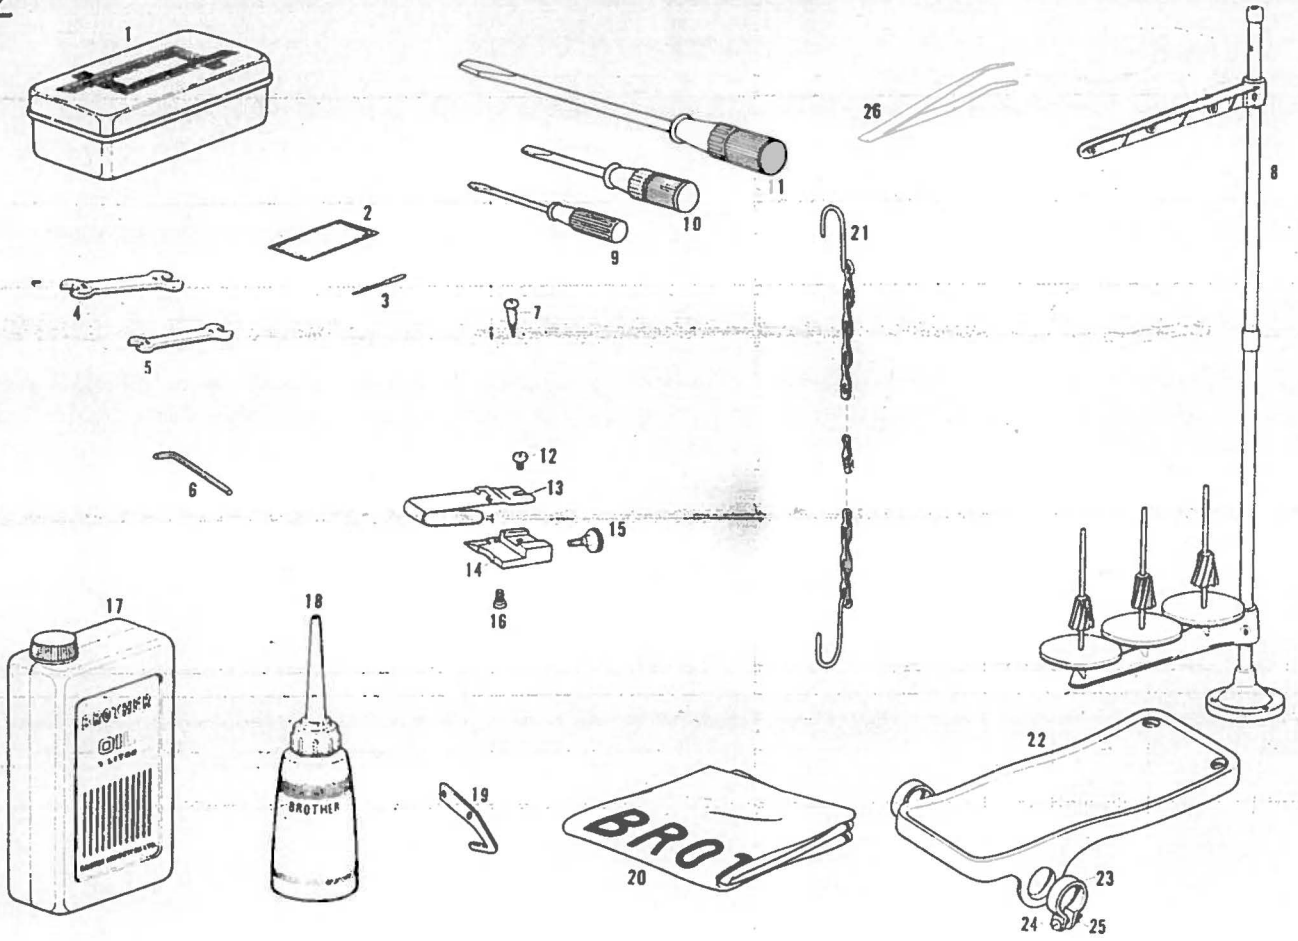

Z

Ref No	Name of Parts	Qty	Parts No.	Assembly No.	Ref No	Name of Parts	Qty	Parts No.	Assembly No.
Z-1	Accessory Box	1 pce.	110436-0-01		Z-18	Oiler	1	114483-0-01	
Z-2	Needle Bag	1	108962-0-01		• Z-19	Trimming Knife	1	118856-0-01	
Z-3	Needle DC×1	10 pcs.	112297		Z-20	Head Cover	1	144225-0-01	
Z-4	Wrench 10×12	1 pce.	107780-0-01		• Z-21	Chain	1	106812-0-01	
Z-5	Wrench 7×8	1	142205-0-01		Z-22	Foot Pedal	1	117437-0-01	
Z-6	Allen Wrench (3mm)	1	142721-0-01		Z-23	Foot Pedal Stopper	2 pcs.	116016-0-01	
• Z-7	Screw for Cushion Base	4 pcs.	031451-6-03		Z-24	Screw	2	001401-4-06	
Z-8	Cotton Stand (No. 3)	1 pce.	142973-0-01		Z-25	Nut	2	021400-1-06	
• Z-9	Screwdriver 2.6×70	1	105344-0-01		• Z-26	Tweezer	1 pce.	117466-0-00	
• Z-10	Screwdriver 5.5×75	1	102629-0-04						
Z-11	Screwdriver 5.5×200	1	101572-0-01						
• Z-12	Screw	1	105123-0-01						
• Z-13	Edge Hemming Ruler (A)	1	143552-0-01						
• Z-14	Edge Hemming Ruler (B)	1	112465-0-01	112464-0-01					
• Z-15	Adjusting Screw	1	112466-0-01						
• Z-16	Bolt	1	112398-0-01						
Z-17	Oil	1	145277-0-01						

Remark:

- ※ The parts with mark (•) are in accessory box.
- ※ The following parts are enclosed in the accessory for our packing convenience.
  Ref. No. A-84, A-85, A-86