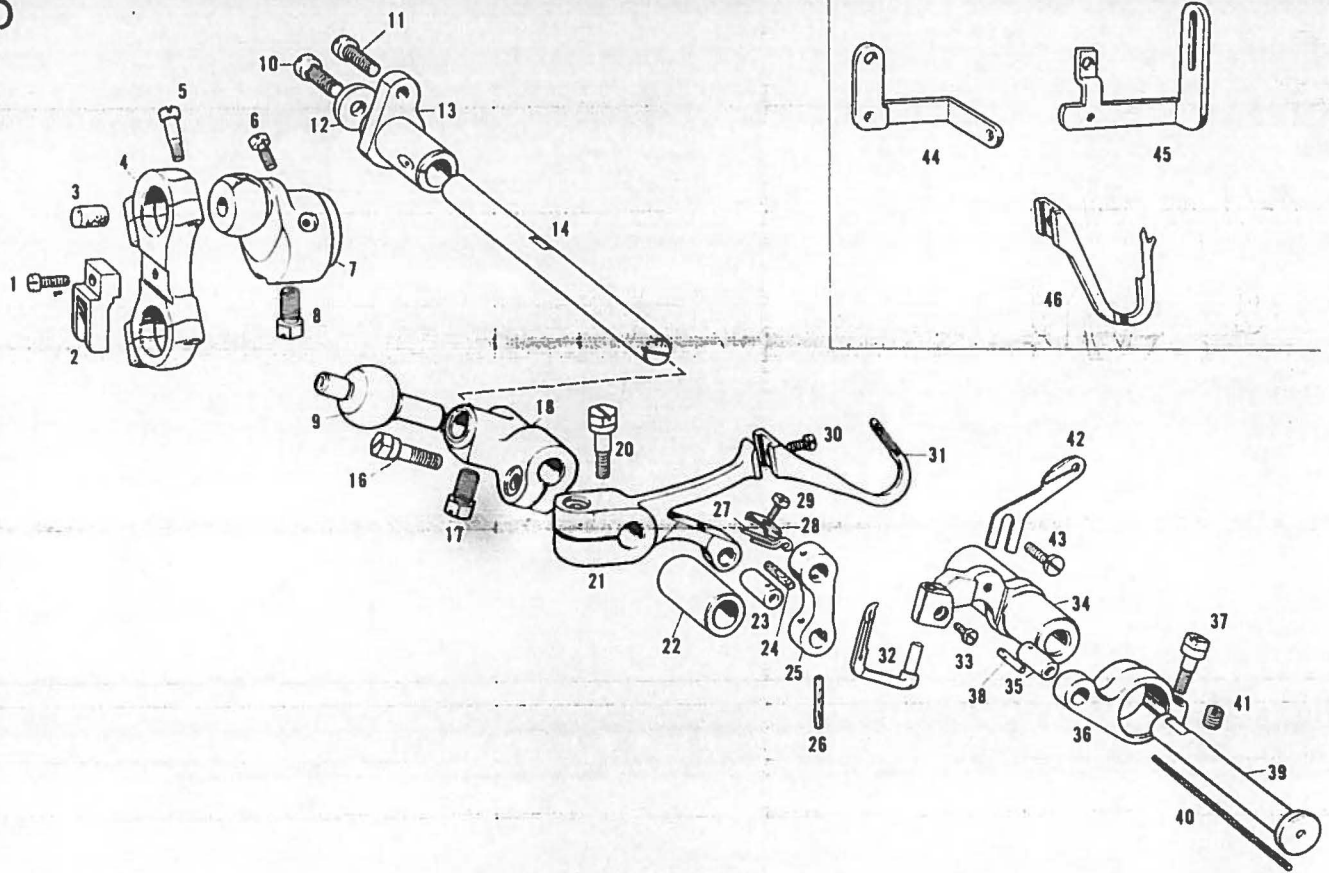

D

Ref. No.	Name of Parts	Qty	Parts No.	Assembly No.	Ref. No.	Name of Parts	Qty	Parts No.	Assembly No.
D-1	Set Screw for D-2	1 pce.	105827-0-01		PARTS FOR TWO THREAD				
D-2	Round Joint Guide	1 -	112285-0-01		(B958-11)				
D-3	Over Looper Crank Felt	1 -	112410-0-01		D-41	Needle Thread Guide Take-up for B-1	1 pce.	116528-0-01	
D-4	Over Looper Connecting Rod	1 -	116194-0-00		D-45	Needle Thread Guide Bracket for B-12	1 -	116527-0-01	
D-5	Fastening Screw for D-4	4 pcs.	142590-0-01	116234-0-01	D-46	Spreader for D-31	1 -	116526-0-01	
D-6	Adjusting Screw for D-7	2 -	100137-0-03						
D-7	Over Looper Crank	1 pce.	112409-0-00						
D-8	Set Screw for D-7	1 -	014770-6-22						
D-9	Round Joint for D-9	1 -	112412-0-01						
D-10	Fastening Screw for D-14	1 -	100541-0-01						
D-12	Looper Lever Shaft Thrust Washer	1 -	116199-0-01	116184-0-01					
D-14	Looper Lever Shaft	1 -	116196-0-01						
D-11	Set Screw for D-13	1 -	100368-0-01						
D-13	Looper Lever Shaft Bushing Back	1 -	116197-0-00						
D-16	Fastening Screw for D-18	1 -	118876-0-01						
D-17	Fastening Screw for D-9	1 -	112287-0-01						
D-18	Looper Crank Joint	1 -	116195-0-01						
D-20	Fastening Screw for D-21	1 -	017751-4-13						
D-21	Over Looper Lever	1 -	116200-0-01	116237-0-01					
D-23	Over Looper Link Shaft	1 -	116192-0-01						
D-22	Looper Lever Shaft Bushing Front	1 -	116198-0-01						
D-24	Felt for D-23	1 -	117430-0-01						
D-25	Under Looper Link	1 -	112416-0-01						
D-26	Felt for D-25	1 -	117429-0-01						
D-27	Under Looper Thread Take-up	1 -	112417-0-01						
D-28	Washer for D-27	1 -	112477-0-01						
D-29	Fastening Screw for D-27	1 -	110130-0-01						
D-30	Fastening Screw for D-31	1 -	100080-0-01						
D-31	Over Looper	1 -	112418-0-01						
D-32	Under Looper	1 -	112427-0-01						
D-33	Fastening Screw for D-32	1 -	112428-0-01						
D-34	Under Looper Lever	1 -	116188-0-01						
D-35	Over Looper Link Shaft	1 -	116192-0-01						
D-36	Under Looper Adjusting Lever	1 -	116191-0-01	116190-0-01					
D-37	Fastening Screw for D-39	1 -	116267-0-01						
D-38	Felt for D-35	1 -	117430-0-01						
D-39	Under Looper Lever Shaft	1 -	116489-0-01						
D-40	Felt for D-39	1 -	112425-0-01						
D-41	Set Screw for D-39	1 -	013780-8-14						
D-42	Over Looper Thread Take up	1 -	116193-0-01						
D-43	Fastening Screw for D-42	1 -	100185-0-03